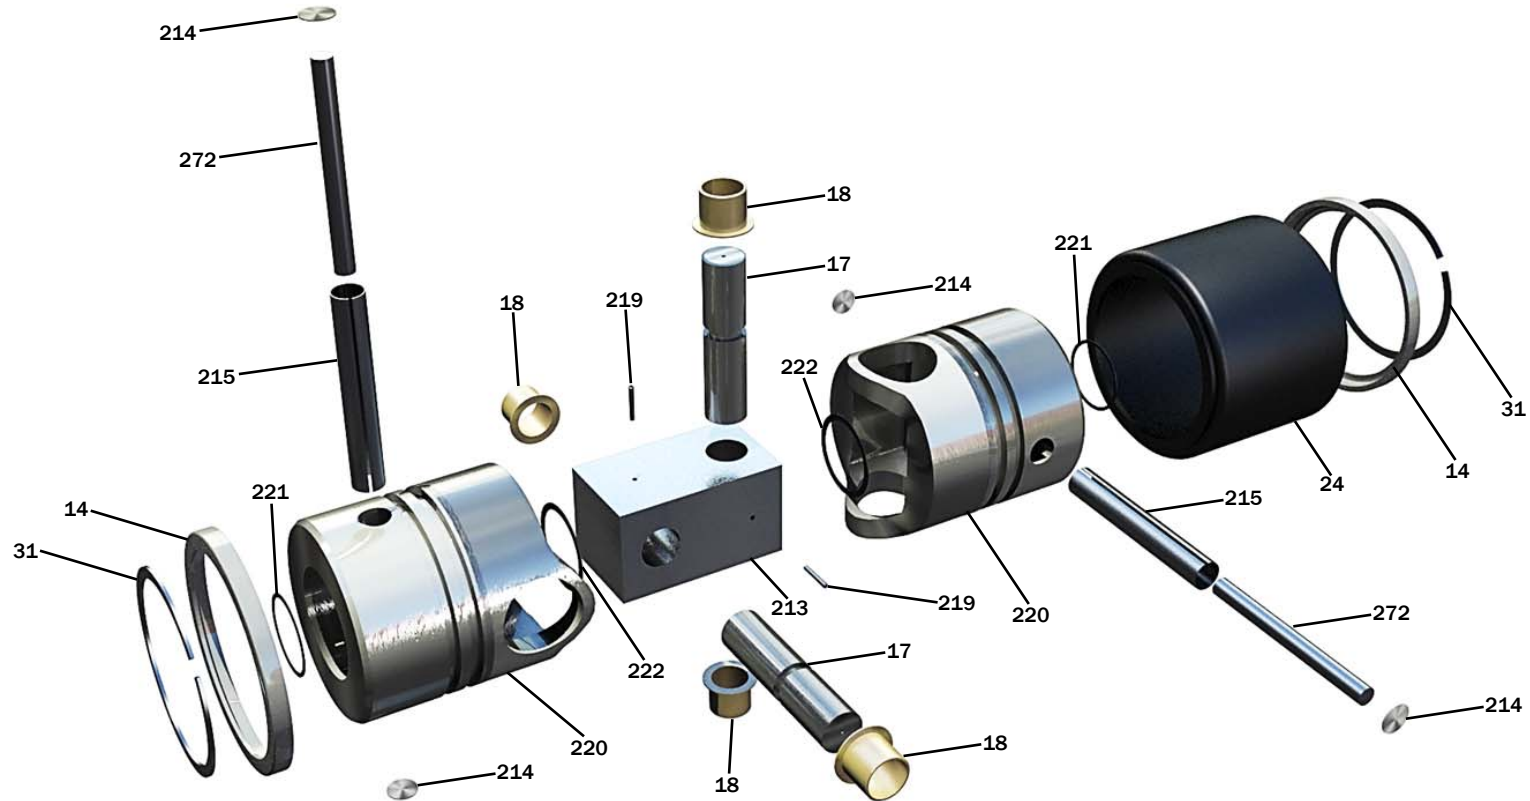

Cardan Joint Exploded View - Sizes B, C, D, E

MXQ EH Progressive Cavity Pumps

<u>Item</u>	<u>Qty.</u>	<u>Description</u>	<u>Item</u>	<u>Qty.</u>	<u>Description</u>
14	2	Boot Collar	215	2	Sleeve
17	2	Joint Pin	219	2	Locking Pin
18	4	Joint Bushing	220	2	Joint Head
24	1	Boot Cover	221	2	Shaft O-ring
31	2	Boot Collar Snap Ring	222	2	Joint O-ring
213	1	Block Pulley (Yoke)	272	2	Taper Pin
214	4	Sealing Disc	501	1	Complete Assembly